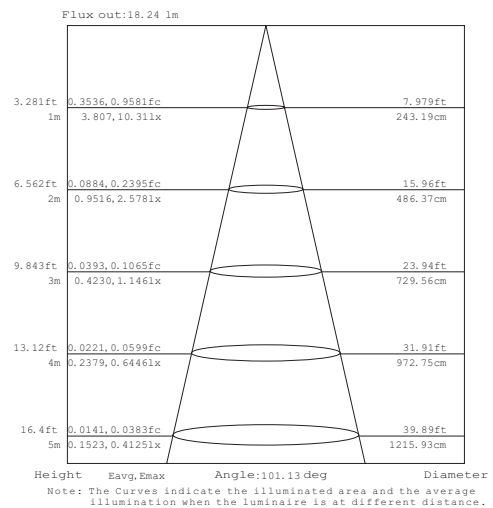

BLUE

LED LINEAR LIGHT

LLS-COVE-W40 Series

C-2. Illuminance At A Distance

LLS-COVE1-W40-8W-24V-001

RGB

RED

GREEN