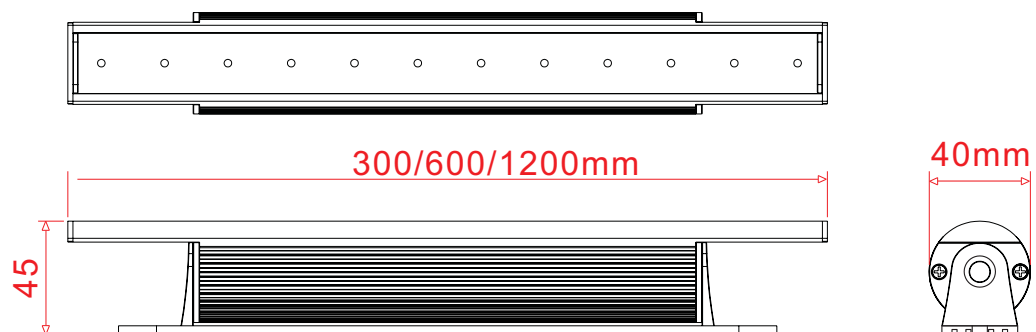

BLUE

D. Dimension Drawing

LED LINEAR LIGHT

LLS-COVE-W40 Series

E. Installation Drawing

E-1. Use M4 screws to fix the base. The mounting size as below:

E-2. Angle adjustment : Rotating lightbody directly.

E-1. Utilisez des vis M4 pour fixer la base. La taille de montage est la suivante: