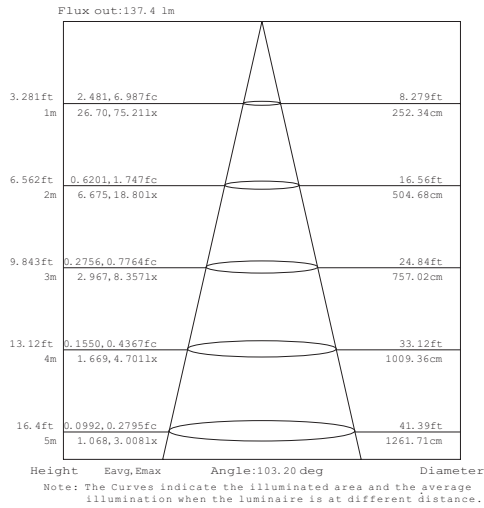

LED LINEAR LIGHT

LLS-COVE-W40 Series

C-2. Illuminance At A Distance

LLS-COVE1-W40-8W-24V-001

RGB