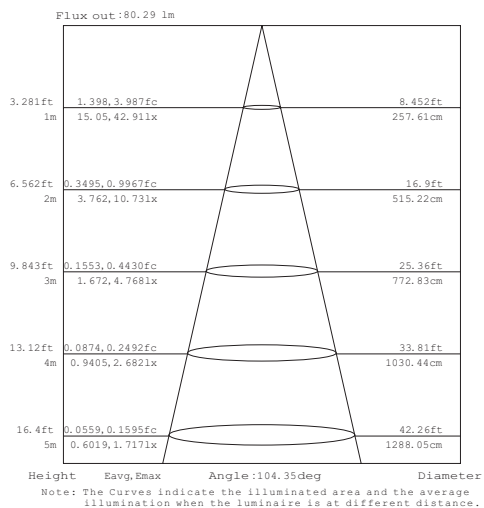

A-2. Model Configuration Table:

Model No.	LED Color	LED Quantity	Power Consumption	Input Voltage	Size	Weight	Beam Angel	✓
LLS-COVE1-W40-8W-24V-002	WW/W	12	8 WATTS	24V DC	L300xW40xH45	0.35kg±5%	none	
LLS-COVE1-W40-15W-24V-002	WW/W	24	15 WATTS	24V DC	L600xW40xH45	0.75kg±5%	none	
LLS-COVE1-W40-30W-24V-002	WW/W	48	30 WATTS	24V DC	L1200xW40xH45	1.5kg±5%	none	
LLS-COVE1-W40-8W-24V-001	RGB	12	8 WATTS	24V DC	L300xW40xH45	0.35kg±5%	none	
LLS-COVE1-W40-15W-24V-001	RGB	24	15 WATTS	24V DC	L600xW40xH45	0.75kg±5%	none	
LLS-COVE1-W40-30W-24V-001	RGB	48	30 WATTS	24V DC	L1200xW40xH45	1.5kg±5%	none	

BLUE

LED LINEAR LIGHT

LLS-COVE-W40 Series

C-2. Illuminance At A Distance

LLS-COVE1-W40-8W-24V-001

RGB

RED

GREEN