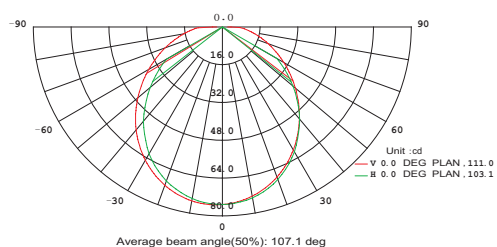

C. Photometric Parameters

C-1. Cadela Distribution

LLS-COVE1-W40-8W-24V-001

RGB