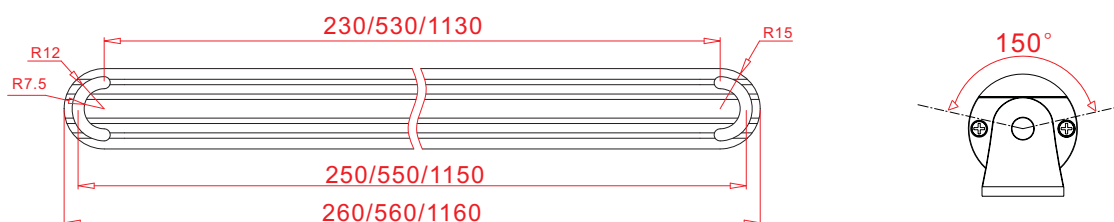

LED LINEAR LIGHT

LLS-COVE-W40 Series

E. Installation Drawing

E-1. Use M4 screws to fix the base. The mounting size as below:

E-2. Angle adjustment : Rotating lightbody directly.

E-1. Utilisez des vis M4 pour fixer la base. La taille de montage est la suivante:

E-2. Réglage de l'angle: Lightbody rotatif directement.

F. Connection

F-1. Static color in low voltage connection instruction :

F-1. Couleur statique dans les instructions de connexion basse tension: