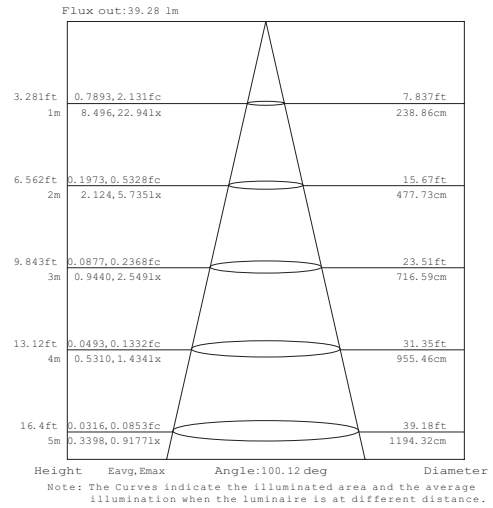

LLS-COVE1-W40-8W-24V-001

RED